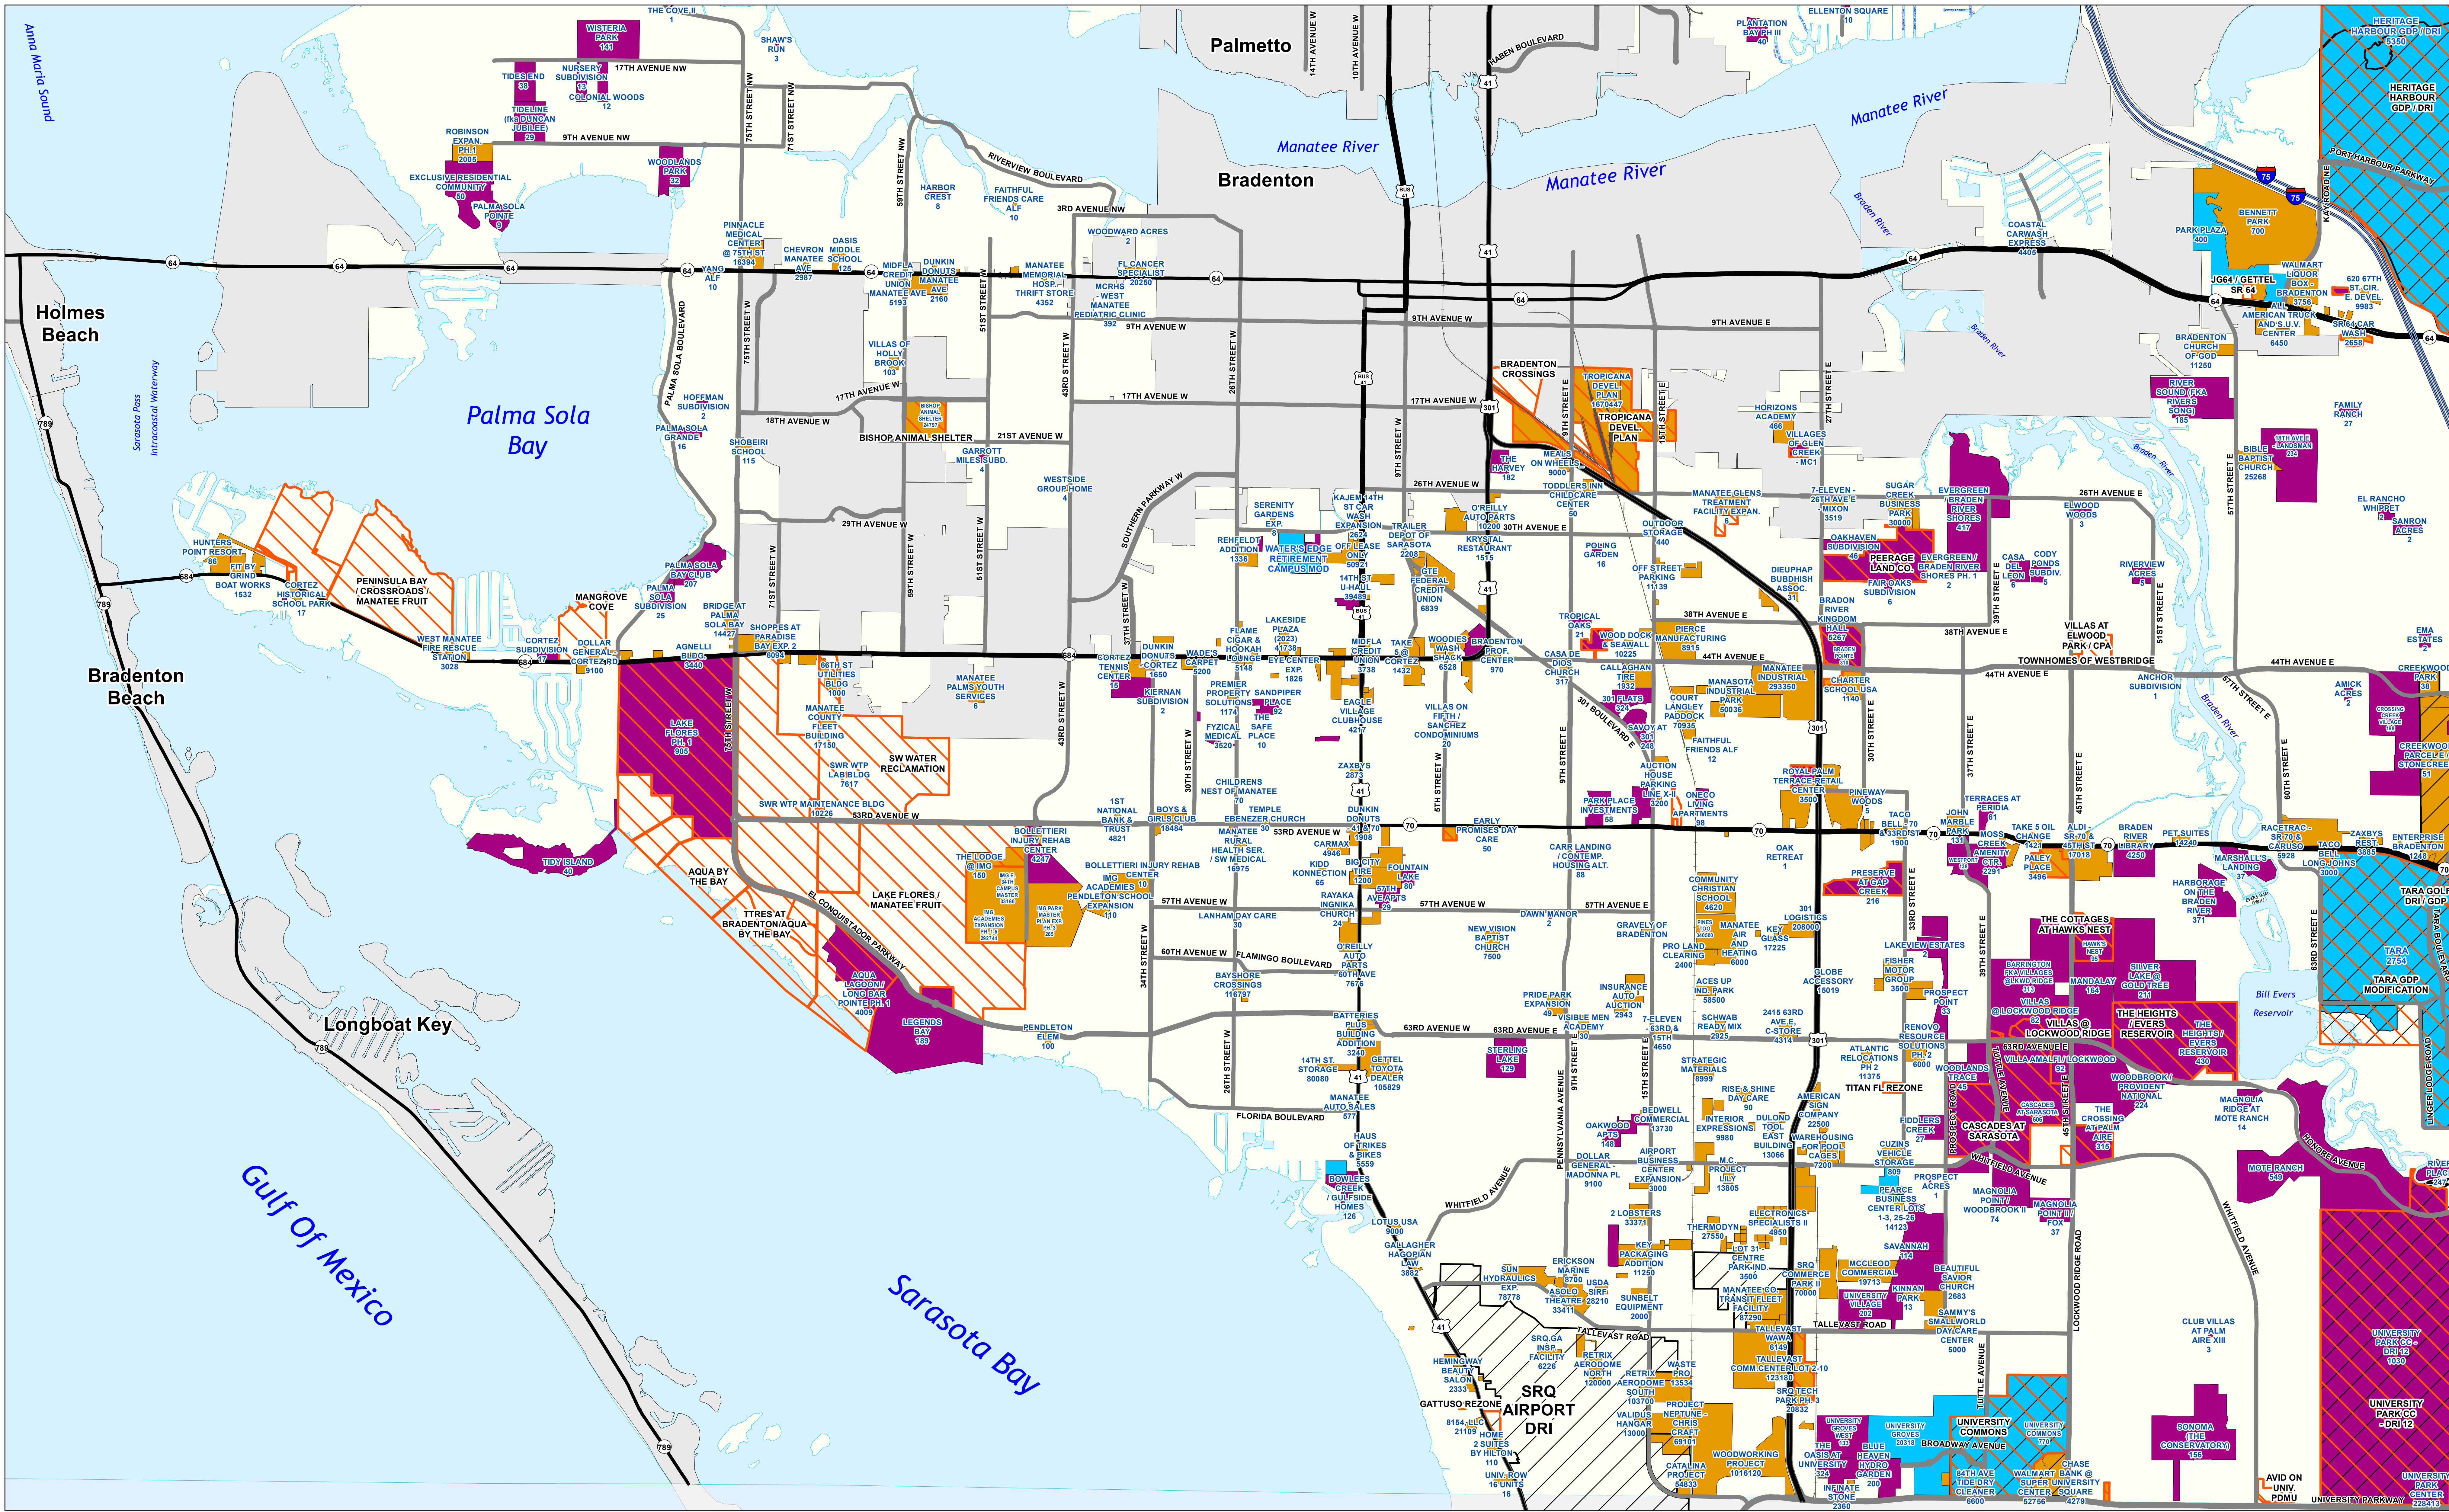

DEVELOPMENT PROJECTS / CONCURRENCY - SOUTHWEST COUNTY

PROJECT NAME
OF UNITS APPROVED OR
SQ. FT. OF COMMERCIAL

N/A = UNDEVELOPED
NON-RES
ENTITLEMENTS

CONCURRENCY TYPE

- RESIDENTIAL
- MIXED USE
- COMMERCIAL

- DRI - Development of Regional Impact
- GDP - General Development Plan
- Municipalities

UPDATED: MARCH 2024